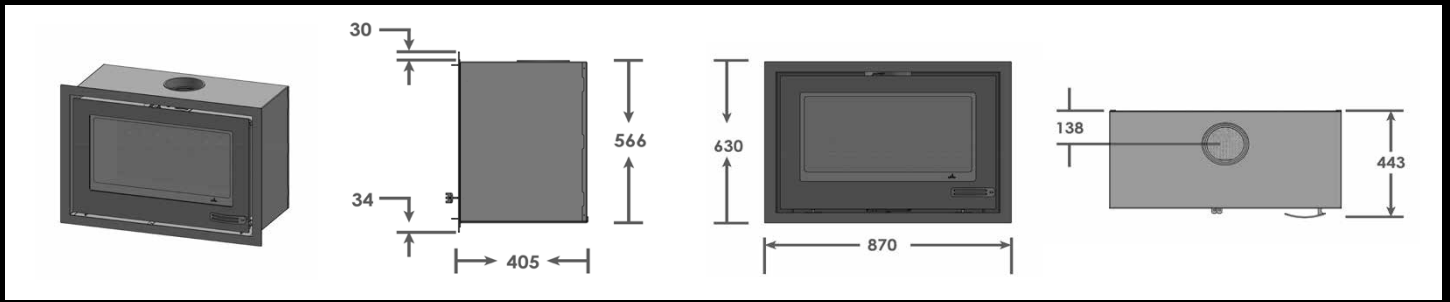

The unit is available as:

- Built In Insert.
- Freestanding Convection Box, can be positioned on a floor/ hearth, or on our optional Wood Storage Bin.
- Leg option with either Black or Stainless Steel Legs.

14 KW DOUBLE SIDED UNITS

Our double sided units are performing so well, we have upgraded their output to 14 Kw / 560 m³.

Currently available as either a New Build Unit, or as a Conversion Unit; suitable to easily convert an existing Jetmaster 700 Double Sided Universal to a high efficiency Wood Stove.

NEW IN MAY 2015

Our Double sided unit will be available as a Freestanding Convection Unit, that can be placed on the floor/hearth or on a log storage bin.

INFINITI 13 Kw Convection Box with Wood Storage Box

13KW INSERT

150MM DIA FLUE TOP EXIT ONLY

13KW FREE STANDING CONVECTION LEGS 150MM DIA FLUE TOP EXIT ONLY

13KW FREE STANDING CONVECTION BOX 150MM DIA FLUE TOP EXIT ONLY

13KW FREE STANDING CONVECTION BOX & WOOD STORAGE 150MM DIA FLUE TOP EXIT ONLY