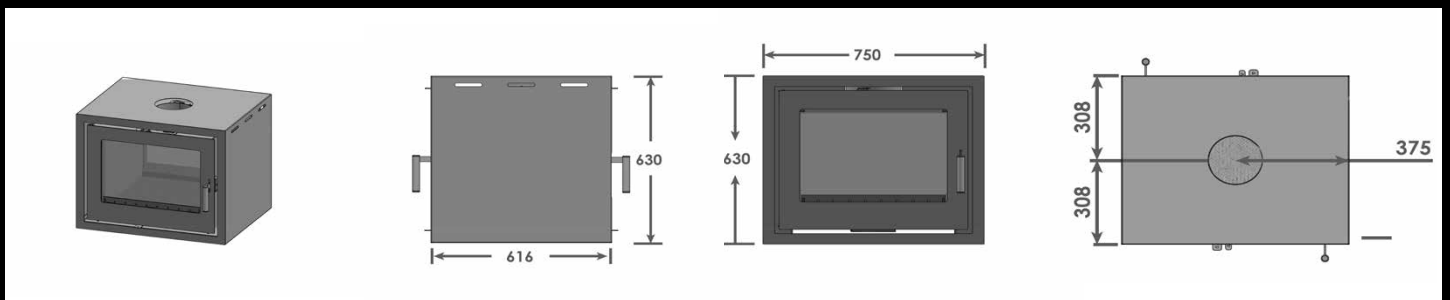

14KW DOUBLE SIDE FREE STANDING CONVECTION BOX 175MM DIA FLUE TOP EXIT ONLY

WARRANTY

5 Year warranty on wood stoves.
Infiniti Fires™ & Flame Dancer™ are registered trademarks.
Our designs and products are protected with patents and design applications.

Please visit our website for information on installation manuals, warranty and dealer locations etc.