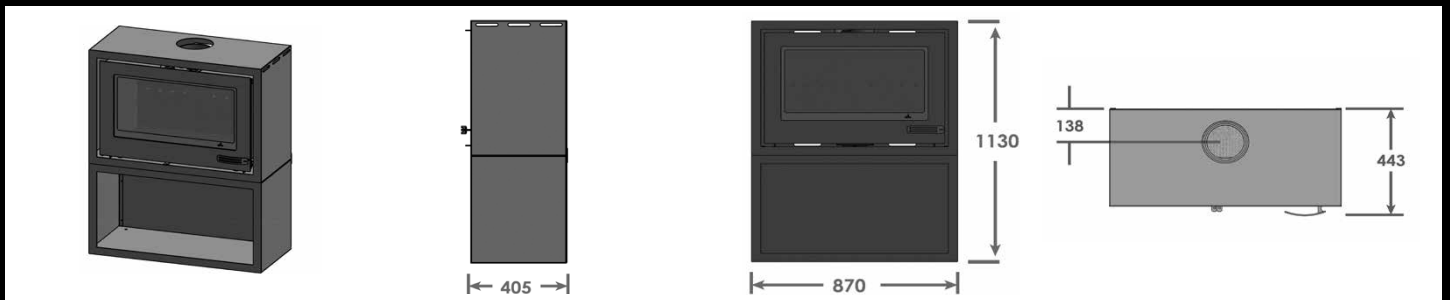

13KW INSERT

150MM DIA FLUE TOP EXIT ONLY

13KW FREE STANDING CONVECTION LEGS 150MM DIA FLUE TOP EXIT ONLY

13KW FREE STANDING CONVECTION BOX 150MM DIA FLUE TOP EXIT ONLY

13KW FREE STANDING CONVECTION BOX & WOOD STORAGE 150MM DIA FLUE TOP EXIT ONLY