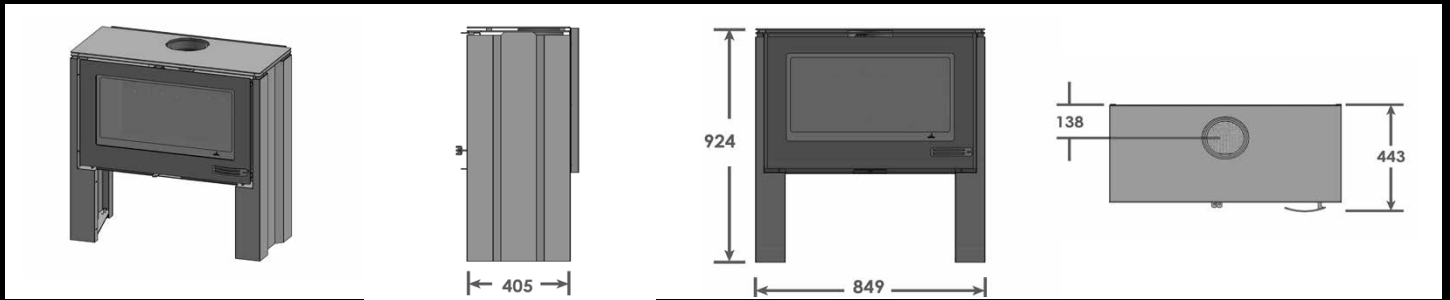

The unit is available as:

- Built In Insert.
- Freestanding Convection Box, can be positioned on a floor/ hearth, or on our optional Wood Storage Bin.
- Leg option with either Black or Stainless Steel Legs.

14 KW DOUBLE SIDED UNITS

Our double sided units are performing so well, we have upgraded their output to 14 Kw / 560 m³.

Currently available as either a New Build Unit, or as a Conversion Unit; suitable to easily convert an existing Jetmaster 700 Double Sided Universal to a high efficiency Wood Stove.

NEW IN MAY 2015

Our Double sided unit will be available as a Freestanding Convection Unit, that can be placed on the floor/hearth or on a log storage bin.

INFINITI 13 Kw Convection Box with Wood Storage Box

13KW INSERT

150MM DIA FLUE TOP EXIT ONLY

13KW FREE STANDING CONVECTION LEGS 150MM DIA FLUE TOP EXIT ONLY

13KW FREE STANDING CONVECTION BOX 150MM DIA FLUE TOP EXIT ONLY

13KW FREE STANDING CONVECTION BOX & WOOD STORAGE 150MM DIA FLUE TOP EXIT ONLY