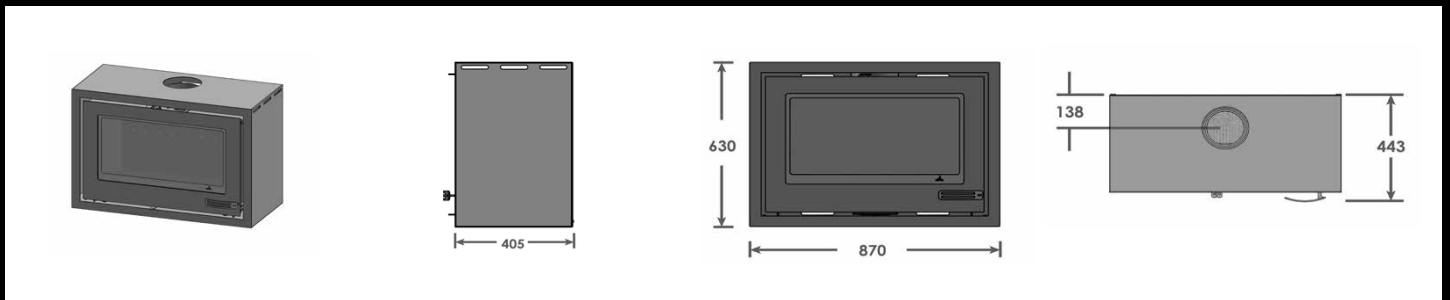

NEW IN MAY 2015

Our Double sided unit will be available as a Freestanding Convection Unit, that can be placed on the floor/hearth or on a log storage bin.

INFINITI 13 Kw Convection Box with Wood Storage Box

13KW INSERT

150MM DIA FLUE TOP EXIT ONLY

13KW FREE STANDING CONVECTION LEGS 150MM DIA FLUE TOP EXIT ONLY

13KW FREE STANDING CONVECTION BOX 150MM DIA FLUE TOP EXIT ONLY

13KW FREE STANDING CONVECTION BOX & WOOD STORAGE 150MM DIA FLUE TOP EXIT ONLY