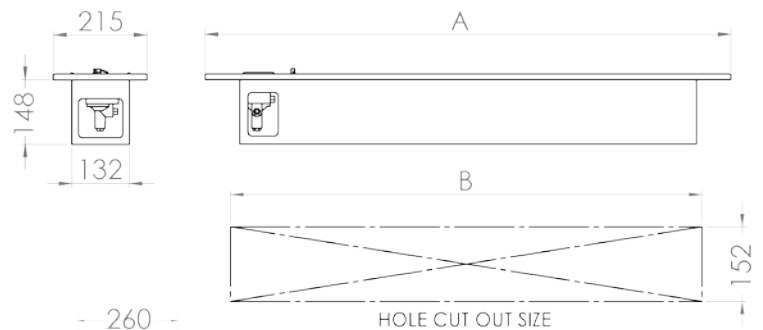

Flameline Drop-In

- VFSL 800-1600 -

The Flameline Drop-In Fireplace features an elegant & minimalistic, fully Stainless Steel form factor. Embracing Avant-Garde styling found in modern homes.

Leading aesthetics is accompanied by a brand new burner design, aimed at lowering Gas consumption and improving heat output.

Available in three sizes for medium to large open-plan spaces, the Flameline Drop-In fireplace comfortably heats up 70m², 147m² and 181m² spaces respectively.

110
2x VENT PANELS INCLUDED

MODEL	SIZE (A)	SIZE (B)
VFSL-800	760	650
VFSL-1200	1210	1100
VFSL-1600	1660	1550

SAFETY, STYLE & QUALITY THAT LASTS

Since 1983
CHAD-O-CHEF
Lifestyle products

Flameline Drop-In

- VFSL 800-1600 -

SPECIFICATIONS

Model	VFSL800	VFSL1200	VFSL1600
Gas type	LPG or Nat.	LPG or Nat.	LPG or Nat.
Operating pressure	2,8 kPa	2,8 kPa	2,8 kPa
Min. Regulator size	2 kg/hr	2 kg/hr	2 kg/hr
Gas consumption (Max.)	0.42 kg/hr	0.88 kg/hr	1.08 kg/hr
mJ input (Max.)	21 mJ/hr	44 mJ/hr	54 mJ/hr
kW input (Max.)	5.8 kW/hr	12.2 kW/hr	15 kW/hr
Gas inlet conn.	Ø8mm comp.	Ø8mm comp.	Ø8mm comp.
Ignition	Piezo Spark	Piezo Spark	Piezo Spark
Oxygen Depletion System (ODS)	min 18.5% O ₂	min 18.5% O ₂	min 18.5% O ₂
Coals	N/A	N/A	N/A
Pebbles	N/A	N/A	N/A
Min. Room size	57m ³	119m ³	146m ³
Max. Room size	233m ³ (70m ²)	489m ³ (147m ²)	598m ³ (181m ²)