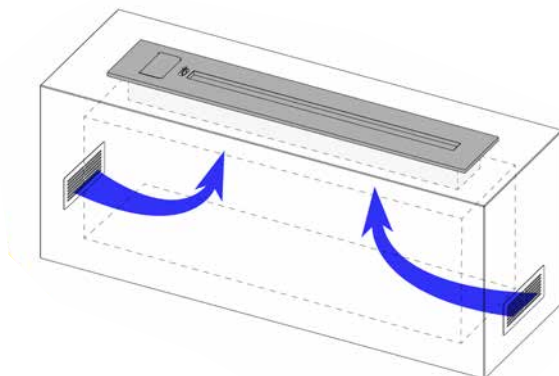

FIREPLACE FINISHES

Stainless Steel

Midnight Mirror

BURNER FINISHES

Aztec Gold Glass

Azure Blue Glass

Crystal Clear Glass

Diamond Black Glass

Mix 'n Match Glass

Mix 'n Match Glass