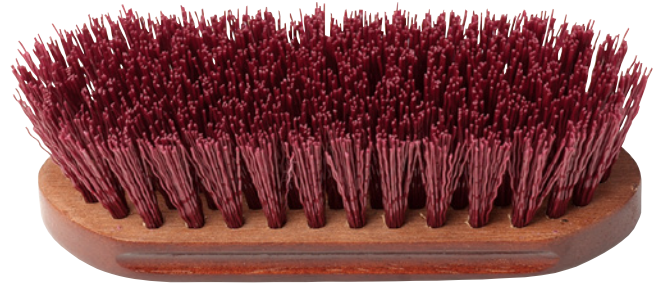

**Gymkhana Small
Wooden Back Dandy Brush**

Wooden backed dandy brush with hard synthetic bristles.
180mm x 60mm.

- Burgundy 311260
- Black 311261
- Green 311265
- Purple 311266
- Mixed 12 Pack 311269

LIMITED STOCK