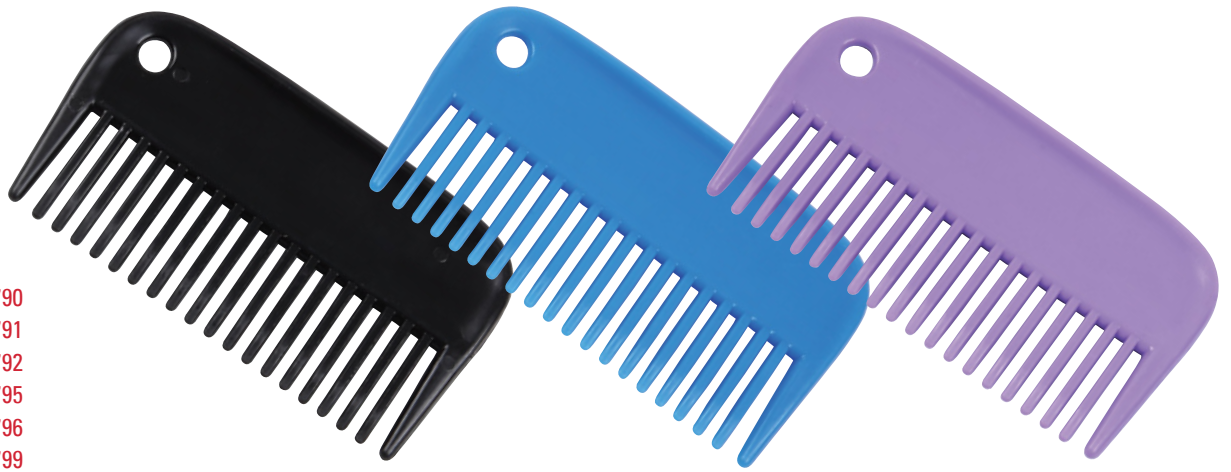

Shed 'n Blade

Stainless steel blade with teeth on one side and plastic handles. The ridged side is useful for removing loose hair - particularly at the change of seasons, while the smooth side is a very effective sweat scraper.

312125

Sponges

Synthetic foam sponge for washing horses, floats, buckets etc.

Small: 125mm x 90mm x 50mm

Large: 200mm x 100mm x 50mm

Small 312204

Large 312205

Small Plastic Mane Comb

10cm x 7cm plastic mane comb.

- Burgundy 312790
- Black 312791
- Blue 312792
- Hunter Green 312795
- Purple 312796
- Mixed 12 Pack 312799

Aluminium Mane Comb

10cm x 5cm aluminium mane comb. Durable and hard wearing.