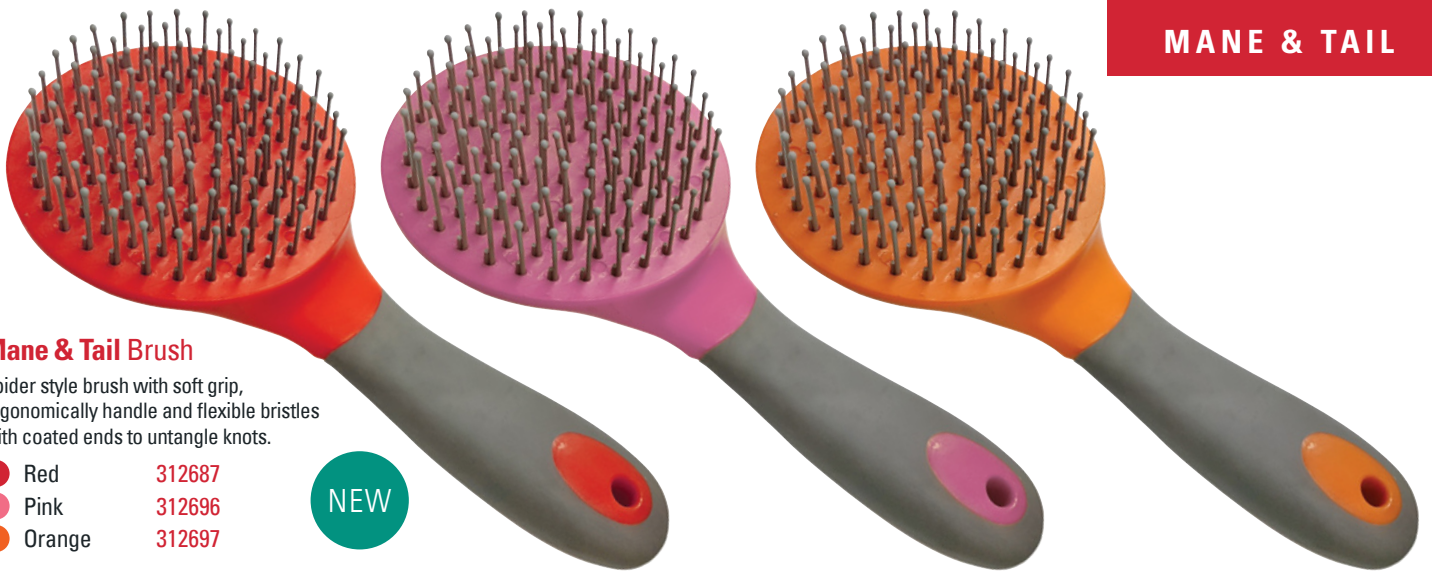

312810

Aluminium Horse Head Mane Comb

Aluminium mane comb with decorative horse head motif.

312812

Aluminium Mane Comb with Handle

Aluminium mane comb with long handle.

312813

Plastic Mane Comb

23cm x 5cm large plastic mane comb.

312820

Aluminium Pulling Comb

Aluminium pulling comb for untidy manes.

312831

Aluminium Pulling Comb/Hoof Pick

Aluminium pulling comb with a hook on one end that can be used as a hoof pick.

312832

Mane & Tail Brush

Spider style brush with soft grip, ergonomically handle and flexible bristles with coated ends to untangle knots.

- Red 312687
- Pink 312696
- Orange 312697

Sarvis Curry Comb

Adjustable hand strap and flexible bristles to shift deep seated mud and grit.

- Pink 313396
- Orange 313397
- Burgundy 313400
- Black 313401
- Blue 313402
- Purple 313406
- Red 313407
- Mixed 12 Pack 313409

Mini Sarvis Curry Comb

Small size designed to sit comfortably in small hands.