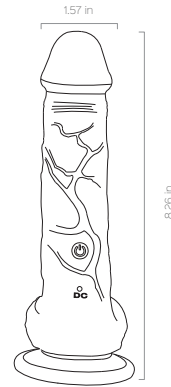

## • Product Specifications

Product Materials	PVC
Waterproof	IPX7
Net Weight	0.70 lbs
Size	Dildo: 8.26*1.57 in/20.98*3.98 cm; Bulb: 4.33 in/10.99 cm

## • Size