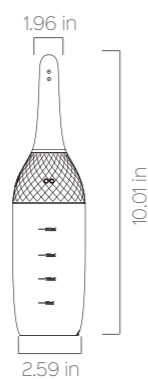

User Manual

• Product Specifications

Product Materials	ABS, Silicone
Battery	Li-Ion Rechargeable
Using Time	35 Minutes
Charging Time	1 Hour
Waterproof	IPX6
Net Weight	0.42 lbs
Size	10.01*2.59*1.96 in

• Size

EN

• Buttons Display

- ⏻ On/Off & Modes Switching Button
- •• Magnetic Charging Connection

• Instruction

- Press and hold the ⏻ button for 2s to turn on/off the device, press again to switch between 5 water spraying patterns.

EN

• Light Indicator

Charging	—	Light flashes
Fully charged	—	Light on permanently
While working	—	Light on

• Maintenance

- Wash it thoroughly with mild soap and clean water.
- Air dry or dry it with a clean towel.
- Store it in a cool, dry and dust-free place, avoid direct sunlight.

• Attention

- This product is for adult use only, keep out of reach of children.
- It's recommended to use with water-based lubricants.
- Please stop using immediately if you feel uncomfortable during use.

EN

• Especificaciones del producto

Materiales del producto	ABS, Silicone
Batería	Li-Ion recargable
Tiempo de uso	35 minutos
Tiempo de carga	1 Hora
Impermeable	IPX6
Peso neto	0.42 lbs
Fluido	10.01*2.59*1.96 in

• Tamaño

ES

• Indicador de luz

Carregando	—	A luz pisca
Totalmente carregado	—	Luz acesa permanentemente
Enquanto trabalha	—	Luz acesa

• Manutenção

- Lave bem com sabão neutro e água limpa.
- Seque-o com uma toalha limpa.
- Armazene-o em local fresco, seco e livre de poeira, evite a luz solar directa.

• Atenção

- Este produto é apenas para uso adulto; Mantenha fora do alcance de crianças.
- Recomenda-se o uso com lubrificantes à base de água.
- Por favor, pare de usar imediatamente se você se sentir desconfortável durante o uso.

PT

• Visualización de botones

- ⏻ Botón de encendido/apagado y cambio de modos
- •• Conexión de carga magnética

• Instrucciones