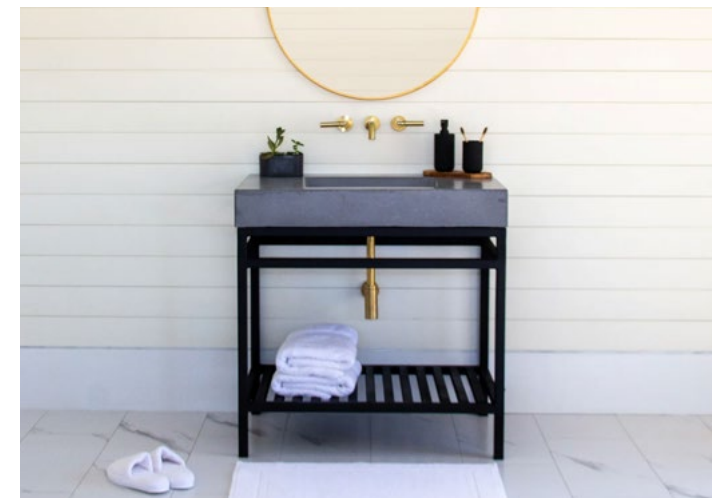

VANITIES

Transform your bathroom into a sanctuary of style with our exquisite single sink So.Crete bathroom vanities. Combining functionality with elegance, our vanities offer ample storage space and unparalleled beauty. Ideal for smaller bathrooms, our single sink vanities maximize space without compromising on style. Choose from a variety of designs and finishes to suit your taste.

CONCRETE RAMP SINK CONSOLE VANITY

CONCRETE BOX SINK CONSOLE VANITY

CONCRETE RAMP SINK WITH FREESTANDING METAL BASE

CONCRETE BOX SINK WITH FREESTANDING METAL BASE

CONCRETE BOX SINK WALL-HANGING VANITY

CONCRETE BACKSPASH WALL-HANGING VANITY