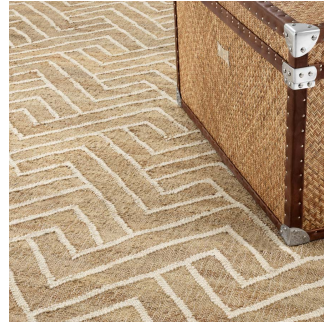

E I C H H O L T Z

SPECIFICATION SHEET

Item no.	112717
Item description	Carpet Sazerac natural jute 300 x 400 cm
Category	Accessories
Type	Carpets

ITEM MEASUREMENTS

Dimensions (cm)	300 x 400 cm
Dimensions (inch)	118.11" x 157.48"
Net weight (kg)	23

SPECIFICATIONS

Finish(es)/colour(s)	Natural & white Hand woven 50% jute 40% wool 10% cotton
Suitable for	Indoor use/dry locations only

PACKAGE INFORMATION (MTR/KG)

Package measurements	3,04 x 0,24 x 0,25
Volume	0,1824
Gross weight (kg)	28,20