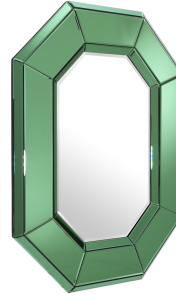

## SPECIFICATION SHEET

<b>Item no.</b>	111720
<b>Item description</b>	Mirror le Sereno green mirror glass 80 x 106cm
<b>Category</b>	Mirrors
<b>Type</b>	Wall mirrors

### SPECIFICATIONS

<b>Material(s)</b>	Mirror glass   Fiberboard
<b>Finish(es)/colour(s)</b>	Green mirror glass   bevelled mirror glass
<b>Mirror hanging system</b>	Horizontal & vertical French cleat