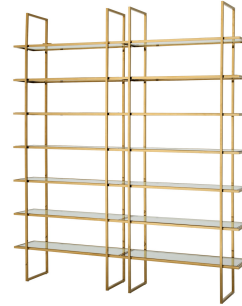

E I C H H O L T Z

25 YEARS OF LUXURY

SPECIFICATION SHEET

Item no.	111651
Item description	Cabinet Chambray Double gold finish
Category	Cabinets
Type	Shelves

ITEM MEASUREMENTS (CM / KG)

Dimensions	220 x 40 x H. 253 cm
-------------------	----------------------

SPECIFICATIONS

Material(s)	Stainless steel Glass
Finish(es)/colour(s)	Gold finish clear glass
Suitable for	Indoor use only
Shelf quantity	14
Assembly	This product requires assembly

PACKAGE INFORMATION (MTR/KG)

111651A - Cabinet Chambray Double gold finish - Stand - 1pc(s)

111651B - Cabinet Chambray Double gold finish - Glass - 2pc(s)