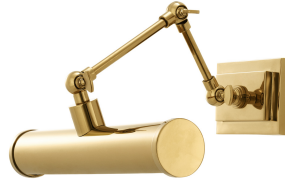

E I C H H O L T Z

SPECIFICATION SHEET

Item no.	111623
Item description	Wall Lamp Pacific gold finish
Category	Lighting
Type	Wall lamps

ITEM MEASUREMENTS

Dimensions (cm)	A. 28,5 B. 24 C. 20 cm adjustable
Dimensions (inch)	A. 11.22" B. 9.45" C. 7.87" adjustable
Wire length (cm)	15
Wire length (inch)	5,91
Wall/ceiling plate dimensions (cm)	11 x 8 x D. 2,5 cm
Wall/ceiling plate dimensions (inch)	4.33" x 3.15" x 0.98" D
Net weight (kg)	1

Dimensions are indicated as follows: **A = width | B = depth | C = height**

SPECIFICATIONS

Material(s)	Iron Brass
Finish(es)/colour(s)	Gold finish
Suitable for	Indoor use/dry locations only
Lamp holder type qty	E14 2
Switch	No
Dimmer	Dimmable, dimmer not included
Wire type	2 core + earth wire (0,75mm ²)
Plug type	Not applicable
Max. wattage	40 watt
CE test certificate	Pass 2018