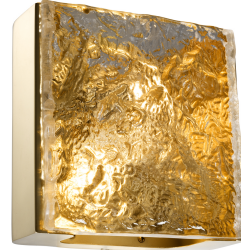

## SPECIFICATION SHEET

<b>Item no.</b>	111585
<b>Item description</b>	Wall Lamp St Kitts brass plated glass
<b>Category</b>	Lighting
<b>Type</b>	Wall lamps