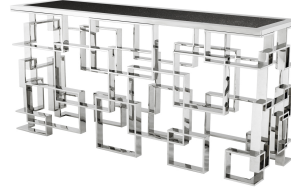

### ITEM MEASUREMENTS

Dimensions (cm)	160 x 50 x H. 77 cm
Dimensions (inch)	62.99" x 19.69" x 30.31" H
Net weight (kg)	69

### SPECIFICATIONS

Material(s)	110384A: Stainless steel 110384B: Granite
Suitable for	Indoor use/dry locations only

#### 110384B - Console Table Spectre - Granite - 1pc(s)

Package measurements	1,6 x 0,45 x 0,12
Volume	0,0864
Gross weight (kg)	37,40