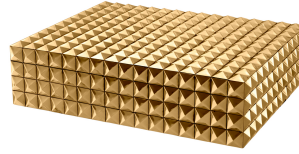

E I C H H O L T Z

SPECIFICATION SHEET

Item no.	110051
Item description	Box Vivienne gold finish L
Category	Accessories
Type	Boxes

ITEM MEASUREMENTS (CM / KG)

Dimensions	42 x 32 x H. 11 cm
Net weight	3

SPECIFICATIONS

Material(s)	MDF Brass
Finish(es)/colour(s)	Gold finish

PACKAGE INFORMATION (MTR/KG)

Package measurements	0,525 x 0,39 x 0,185
Volume	0,0379
Gross weight	3,60