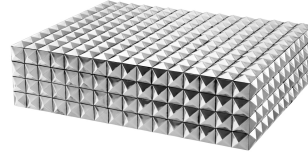

E I C H H O L T Z

SPECIFICATION SHEET

Item no.	110049
Item description	Box Vivienne nickel finish L
Category	Accessories
Type	Boxes

ITEM MEASUREMENTS (CM / KG)

Dimensions	42 x 32 x H. 11 cm
Net weight	2

SPECIFICATIONS

Material(s)	MDF Stainless steel
Finish(es)/colour(s)	Nickel finish

PACKAGE INFORMATION (MTR/KG)

Package measurements	0,525 x 0,39 x 0,185
Volume	0,0379
Gross weight	3,30