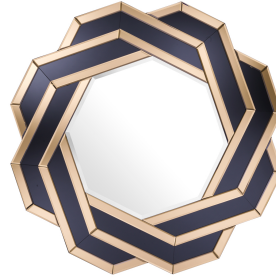

E I C H H O L T Z

25 YEARS OF LUXURY

SPECIFICATION SHEET

Item no.	110017
Item description	Mirror Mulini 90 x 90 cm
Category	Mirrors
Type	Wall mirrors

ITEM MEASUREMENTS

Dimensions (cm)	90 x 90 cm
Dimensions (inch)	35.43" x 35.43"
Net weight (kg)	10

SPECIFICATIONS

Material(s)	Mirror glass MDF
Finish(es)/colour(s)	Amber mirror glass black mirror glass
Suitable for	Indoor use/dry locations only
Mirror hanging system	French cleat, horizontal

PACKAGE INFORMATION (MTR/KG)