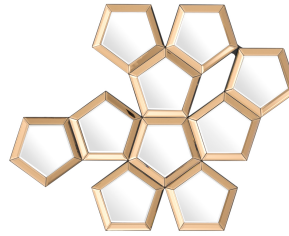

E I C H H O L T Z

25 YEARS OF LUXURY

SPECIFICATION SHEET

| | |
|-------------------------|-----------------|
| Item no. | 109971 |
| Item description | Mirror Cheyenne |
| Category | Mirrors |
| Type | Wall mirrors |

ITEM MEASUREMENTS

| | |
|--------------------------|---------------------------|
| Dimensions (cm) | 101 x 87 x D. 3,5 cm |
| Dimensions (inch) | 39.76" x 34.25" x 1.38" D |
| Net weight (kg) | 10 |

SPECIFICATIONS

| | |
|------------------------------|-------------------------------|
| Material(s) | Mirror glass MDF |
| Finish(es)/colour(s) | Rose colour mirror glass |
| Suitable for | Indoor use/dry locations only |
| Mirror hanging system | French cleat, horizontal |