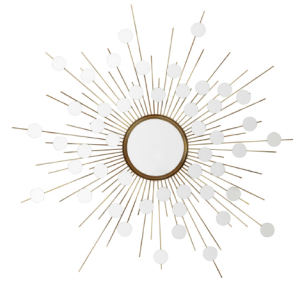

E I C H H O L T Z

SPECIFICATION SHEET

Item no.	109969
Item description	Mirror Reflections
Category	Mirrors
Type	Wall mirrors

ITEM MEASUREMENTS (CM / KG)

Dimensions	155 x 155 cm
Net weight	17

SPECIFICATIONS

Material(s)	Mirror glass Iron
Finish(es)/colour(s)	Gold finish mirror glass
Mirror hanging system	Horizontal D-rings

PACKAGE INFORMATION (MTR/KG)

Package measurements	1,62 x 1,62 x 0,1
Volume	0,2624
Gross weight	20,80