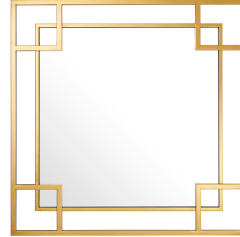

E I C H H O L T Z

SPECIFICATION SHEET

Item no.	109855
Item description	Mirror Morris gold finish
Category	Mirrors
Type	Wall mirrors

ITEM MEASUREMENTS (CM / KG)

Dimensions	90 x 90 cm
Net weight	15

SPECIFICATIONS

Material(s)	Stainless steel Mirror glass
Finish(es)/colour(s)	Gold finish
Stainless steel grade	SAE 202
Mirror hanging system	Horizontal French cleat

PACKAGE INFORMATION (MTR/KG)

Package measurements	0,97 x 0,97 x 0,105
Volume	0,0988
Gross weight	17,40