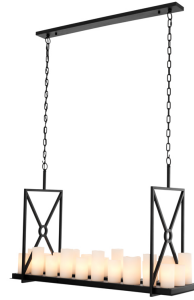

E I C H H O L T Z

SPECIFICATION SHEET

Item no.	109566
Item description	Chandelier Commodore
Category	Lighting
Type	Pendants, Lanterns, Chandeliers

ITEM MEASUREMENTS (CM / KG)

Dimensions	120 x 39 x H. 79 cm
Net weight	25

SPECIFICATIONS

Material(s)	Iron Resin
Finish(es)/colour(s)	Black finish LED spots including remote control
Lamp holder type qty	E14 22
Hanging method length (cm)	Chain 80
Wire type	3 x 0,75
Wire length (cm)	165
Plug type	Not applicable
Max. wattage	5 watt
Voltage	220 - 240 Volt