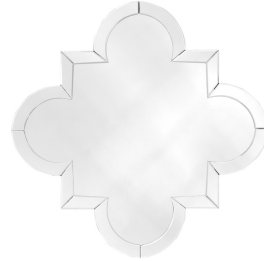

E I C H H O L T Z

25 YEARS OF LUXURY

SPECIFICATION SHEET

| | |
|-------------------------|---------------|
| Item no. | 108721 |
| Item description | Mirror Mellon |
| Category | Mirrors |
| Type | Wall mirrors |

ITEM MEASUREMENTS

| | |
|--------------------------|---------------------------|
| Dimensions (cm) | 77 x 77 x D. 2 cm |
| Dimensions (inch) | 30.31" x 30.31" x 0.79" D |
| Net weight (kg) | 7 |

SPECIFICATIONS

| | |
|------------------------------|-------------------------------------|
| Material(s) | Mirror glass MDF |
| Finish(es)/colour(s) | Bevelled mirror glass |
| Suitable for | Indoor use/dry locations only |
| Mirror hanging system | French cleat, horizontal & diagonal |