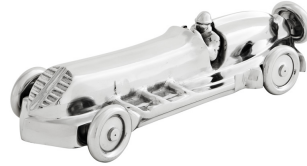

E I C H H O L T Z

SPECIFICATION SHEET

Item no.	108601
Item description	Desk Accessory Ethan polished aluminium
Category	Accessories
Type	Deco accessoires

ITEM MEASUREMENTS (CM / KG)

Dimensions	55 x 19 x H. 13 cm
Net weight	4

SPECIFICATIONS

Material(s)	Aluminium
Finish(es)/colour(s)	Polished aluminium

PACKAGE INFORMATION (MTR/KG)

Package measurements	0,555 x 0,215 x 0,175
Volume	0,0209
Gross weight	4,30