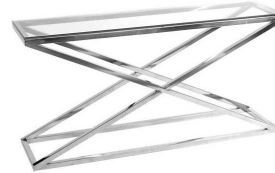

E I C H H O L T Z

25 YEARS OF LUXURY

SPECIFICATION SHEET

Item no.	101408
Item description	Console Table Criss Cross
Category	Tables
Type	Console tables

ITEM MEASUREMENTS

Dimensions (cm)	150 x 40 x H. 74 cm
Dimensions (inch)	59.06" x 15.75" x 29.13" H

Net weight (kg)	31
------------------------	----

SPECIFICATIONS

Material(s)	101408A: Stainless steel 101408B: Glass
Suitable for	Indoor use only

PACKAGE INFORMATION (MTR/KG)

101408A - Console Table Criss Cross - Stand - 1pc(s)

Package measurements	1,52 x 0,43 x 0,75
Volume	0,4902
Gross weight (kg)	16,60

101408B - Console Table Criss Cross - Clear Glass - 1pc(s)

Package measurements	1,56 x 0,455 x 0,046
Volume	0,0327
Gross weight (kg)	19,20