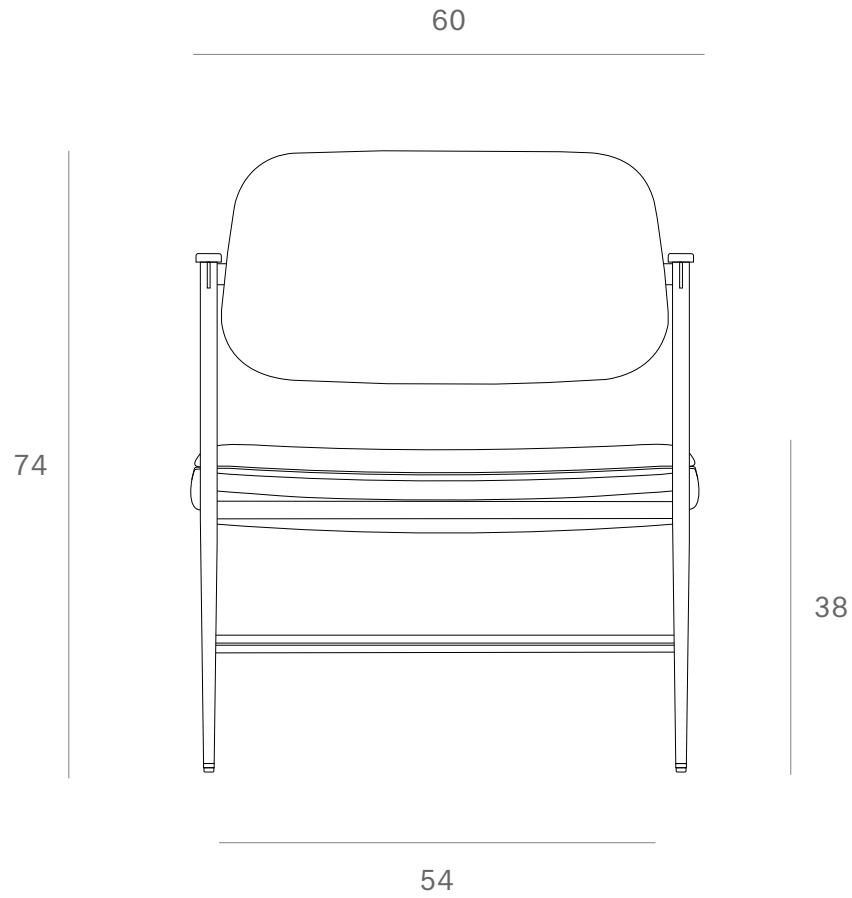

*Ethnicraft*

60087 - DC lounge chair - Dimensions (cm)

*Ethnicraft*

60087 - DC lounge chair - Dimensions (inches)