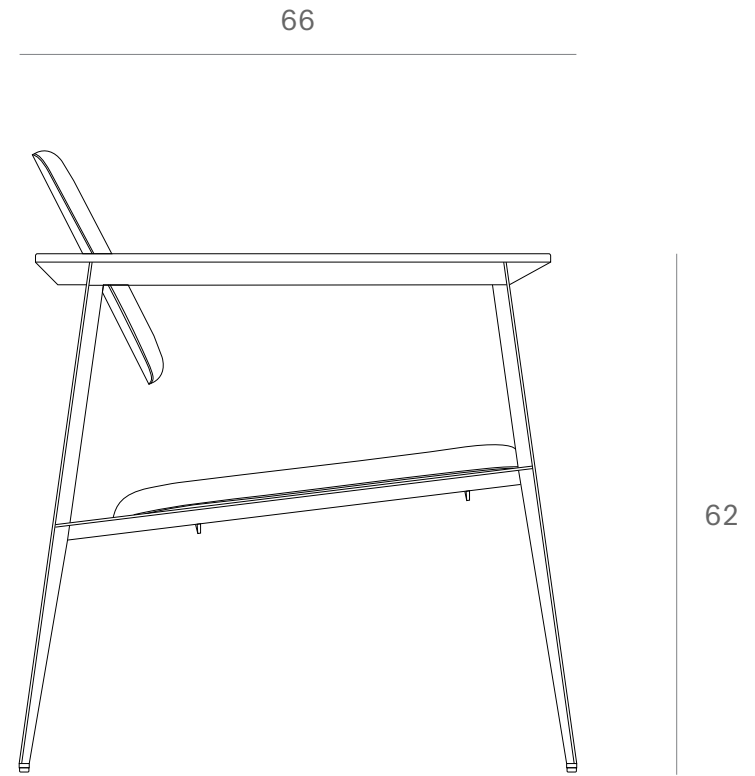

*Ethnicraft*

60087 - DC lounge chair - Dimensions (cm)

*Ethnicraft*

60087 - DC lounge chair - Dimensions (inches)