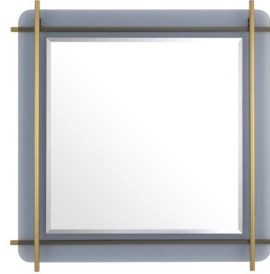

E I C H H O L T Z

## SPECIFICATION SHEET

<b>Item no.</b>	114102
<b>Item description</b>	Mirror Quinn brushed brass finish
<b>Category</b>	Mirrors
<b>Type</b>	Wall mirrors

### ITEM MEASUREMENTS

<b>Dimensions (cm)</b>	85,5 x 85,5 x D. 5 cm
<b>Dimensions (inch)</b>	33.66" x 33.66" x 1.97" D
<b>Mirror dimensions (cm)</b>	62 x 62 cm
<b>Mirror dimensions (inch)</b>	24.41" x 24.41"
<b>Net weight (kg)</b>	14

### SPECIFICATIONS

<b>Material(s)</b>	Stainless steel   Glass   Mirror glass
<b>Finish(es)/colour(s)</b>	Brushed brass finish   smoke glass   bevelled mirror glass
<b>Suitable for</b>	Indoor use/dry locations only
<b>Stainless steel grade</b>	SAE 201
<b>Mirror hanging system</b>	Key holes