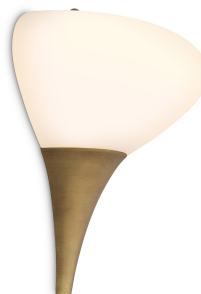

E I C H H O L T Z

SPECIFICATION SHEET

Item no.	115858
Item description	Wall Lamp Duco antique brass finish Antique brass finish white glass
Suitable for	Indoor use/dry locations only
Net weight (kg)	1,8

DIMENSIONS

Item dimensions (cm)	29 x H. 27 x D. 14 cm
Item dimensions (inch)	11.42" x 10.63" H x 5.51" D

SPECIFICATIONS

Material(s)	Iron Glass
Lamp holder	E14
Lamp holder qty	1
Voltage	220 - 240 Volt
Wattage (max)	5 watt
Type of plug	Not applicable
Dimmable	Dimmable, dimmer not included
Wire	2 core + earth wire (0,75mm ²)