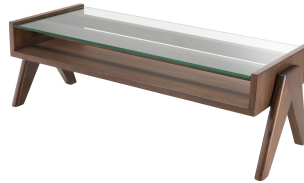

E I C H H O L T Z

SPECIFICATION SHEET

Item no.	114493
Item description	Coffee Table Lionnel classic brown
Category	Tables
Type	Coffee tables

ITEM MEASUREMENTS

Dimensions (cm)	120 x 46 x H. 39,5 cm
Dimensions (inch)	47.24" x 18.11" x 15.55" H
Glass thickness (mm)	10
Glass thickness (inch)	0,394

SPECIFICATIONS

Material(s)	114883: Mindi wood Plywood 114885: Glass
Suitable for	Indoor use/dry locations only
Assembly	This product requires assembly

PACKAGE INFORMATION (MTR/KG)

114883 - Coffee Table Lionnel classic brown - Stand - 1pc(s)

Package measurements	1,32 x 0,7 x 0,44
Volume	0,4066
Gross weight (kg)	27,00

114885 - Coffee Table Lionnel - 10 mm clear glass - 1pc(s)

Package measurements	1,15 x 0,52 x 0,06
Volume	0,0359
Gross weight (kg)	12,00