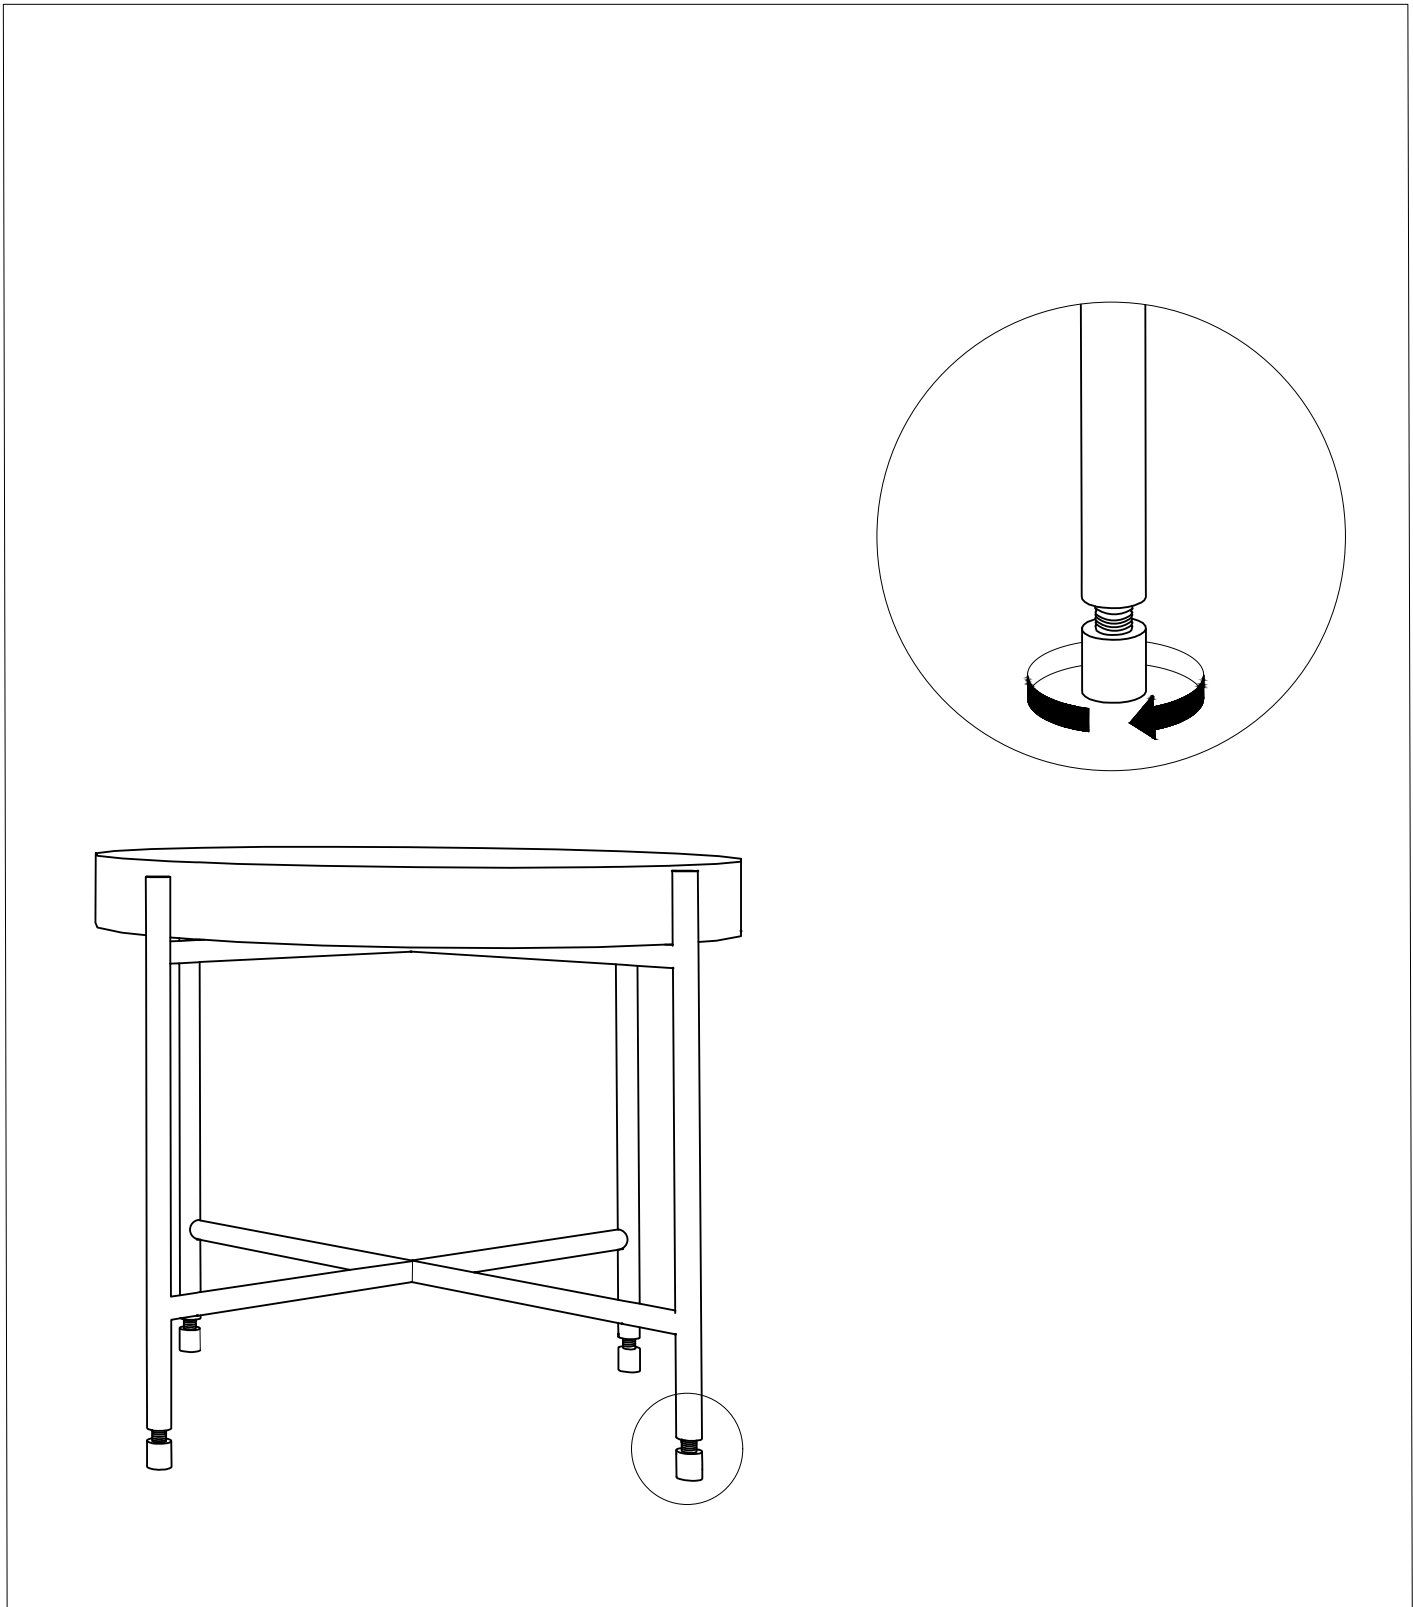

Item type

Side Table

Item name

Nikos

Attention!

Place the item on a padded area to prevent damage to the item.

Care instructions:

Dust regularly and clean with a soft dry cloth. Remove spills immediately as moisture can cause the veneer to peel off the surface

Eichholtz B.V.

Delfweg 52
2211 VN Noordwijkerhout
The Netherlands

🏠 www.eichholtz.com
✉ service@eichholtz.com
☎ +31 (0)252 515 850

1. Adjust levelers as needed.