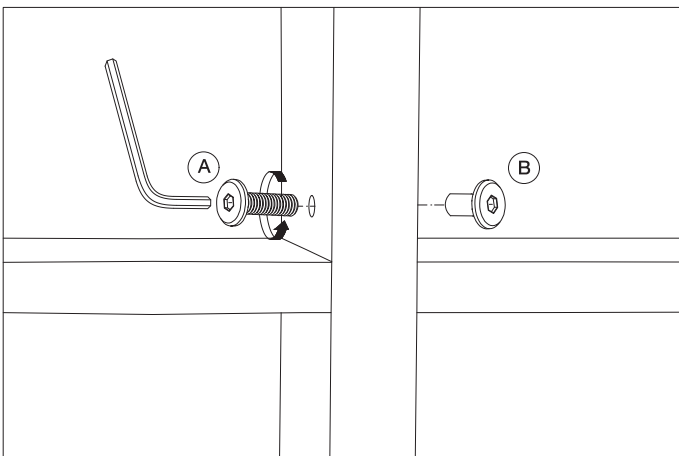

Item type
Cabinet
Item name
Cabinet Canova

Item no
114219

Attention! Place the item on a padded area to prevent damage to the item.

Care instructions:
Dust regularly and clean with a soft dry cloth. Remove spills immediately as moisture can cause the veneer to peel off the surface.

Eichholtz B.V.
Delfweg 52
2211 VN Noordwijkerhout
The Netherlands

🏠 www.eichholtz.com
✉ service@eichholtz.com
☎ +31 (0)252 515 850

1.

3.