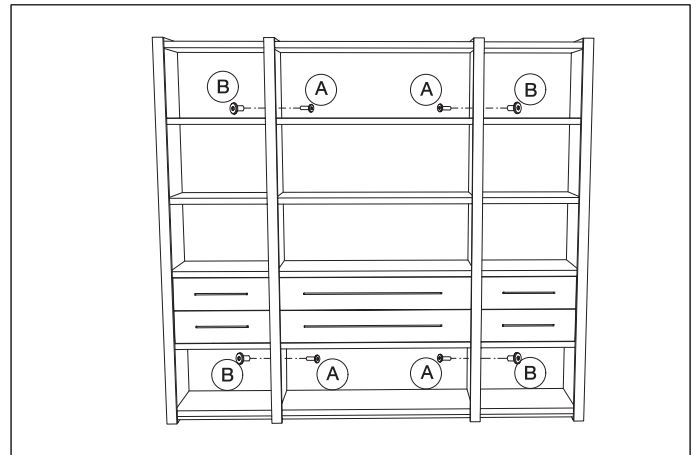

Item type
Cabinet
Item name
Cabinet Canova

Item no
114219

Attention! Place the item on a padded area to prevent damage to the item.

Care instructions:
Dust regularly and clean with a soft dry cloth. Remove spills immediately as moisture can cause the veneer to peel off the surface.

Eichholtz B.V.
Delfweg 52
2211 VN Noordwijkerhout
The Netherlands

🏠 www.eichholtz.com
✉ service@eichholtz.com
☎ +31 (0)252 515 850

2.