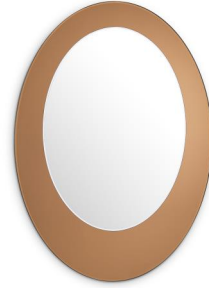

E I C H H O L T Z

SPECIFICATION SHEET

Item no.	114106
Item description	Mirror DeVito
Category	Mirrors
Type	Wall mirrors

ITEM MEASUREMENTS

Dimensions (cm)	63 x 2,5 x H. 90 cm
Dimensions (inch)	24.8" x 0.98" x 35.43" H
Net weight (kg)	12

SPECIFICATIONS

Material(s)	Mirror glass MDF
Finish(es)/colour(s)	Amber mirror glass
Suitable for	Indoor use/dry locations only
Hanging method length (cm)	French cleat, vertical both ways
Mirror hanging system	French cleat, vertical both ways
Assembly	This product requires assembly