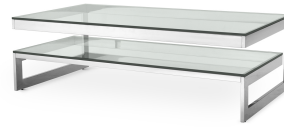

## SPECIFICATION SHEET

<b>Item no.</b>	114035
<b>Item description</b>	Coffee Table Gamma polished stainless steel
<b>Category</b>	Tables
<b>Type</b>	Coffee tables

### ITEM MEASUREMENTS

<b>Dimensions (cm)</b>	150 x 80 x H. 46 cm
<b>Dimensions (inch)</b>	59.06" x 31.5" x 18.11" H
<b>Glass thickness (mm)</b>	12
<b>Glass thickness (inch)</b>	0,472