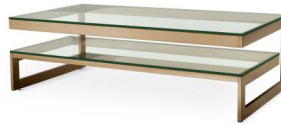

E I C H H O L T Z

SPECIFICATION SHEET

Item no.	114022
Item description	Coffee Table Gamma brushed brass finish
Category	Tables
Type	Coffee tables

ITEM MEASUREMENTS

Dimensions (cm)	150 x 80 x H. 46 cm
Dimensions (inch)	59.06" x 31.5" x 18.11" H
Glass thickness (mm)	12
Glass thickness (inch)	0,472

SPECIFICATIONS

Material(s)	114022A: Stainless steel 114022B: Glass
Suitable for	Indoor use/dry locations only
Assembly	This product requires assembly

PACKAGE INFORMATION (MTR/KG)

114022A - Coffee Table Gamma brushed brass finish - Stand - 1pc(s)

Package measurements	1,635 x 0,48 x 0,145
Volume	0,1138
Gross weight (kg)	19,20

114022B - Coffee Table Gamma brushed brass finish - Glass - 1pc(s)

Package measurements	1,31 x 1,31 x 0,065
Volume	0,1115
Gross weight (kg)	50,00