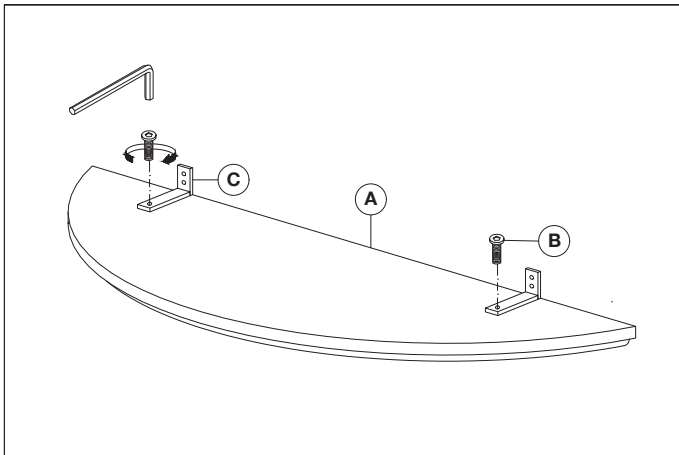

Item type

Console Table

Item name

Renaissance

Item no

113965

Attention! Place the item on a padded area to prevent damage to the item.

Care instructions:

1. Assemble the wall brackets on the bottom of the top.

3. Assemble the top to the frame.

2. Assemble the marble base to the frame.

4. Mount the table to the wall.