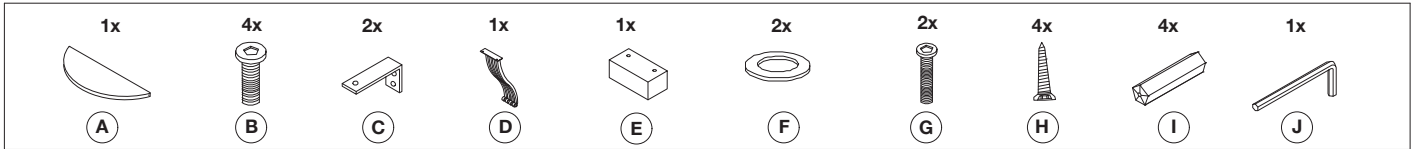

Item type

Console Table

Item name

Renaissance

Item no

113965

Attention! Place the item on a padded area to prevent damage to the item.

Care instructions:

1. Assemble the wall brackets on the bottom of the top.

3. Assemble the top to the frame.

2. Assemble the marble base to the frame.

4. Mount the table to the wall.