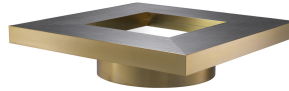

E I C H H O L T Z

SPECIFICATION SHEET

Item no.	113934
Item description	Coffee Table Concorde brushed brass charcoal
Category	grey
Type	Tables
	Coffee tables

ITEM MEASUREMENTS

Dimensions (cm)	120 x 120 x H. 29,5 cm
Dimensions (inch)	47.24" x 47.24" x 11.61" H
Tabletop thickness (cm)	10
Tabletop thickness (inch)	3,94
Net weight (kg)	62

SPECIFICATIONS

Material(s)	Plywood MDF Oak veneer Meranti veneer Mirror glass Steel
Scientific wood name	Paraserianthes Falcataria Hevea Brasiliensis Quercus Alba Shorea
Finish(es)/colour(s)	Charcoal grey oak veneer brushed brass finish mirror glass
Suitable for	Indoor use/dry locations only