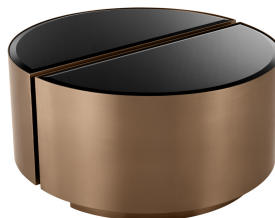

E I C H H O L T Z

SPECIFICATION SHEET

Item no.	113933
Item description	Side Table Astra brushed copper finish set of 2
Category	Tables
Type	Side tables

ITEM MEASUREMENTS

Dimensions (cm)	70 x 35,5 x H. 35 cm
Dimensions (inch)	27.56" x 13.98" x 13.78" H
Glass thickness (mm)	12
Glass thickness (inch)	0,472

SPECIFICATIONS

Material(s)	113933A: Stainless steel 113933B: Glass
Finish(es)/colour(s)	Brushed copper finish black bevelled glass
Suitable for	Indoor use/dry locations only
Assembly	No assembly required

PACKAGE INFORMATION (MTR/KG)

113933A - Side Table Astra brushed copper finis S/2 - Tables - 1pc(s)

Package measurements	0,75 x 0,75 x 0,39
Volume	0,2194
Gross weight (kg)	30,60

113933B - Side Table Astra brushed copper finish - Glass S/2 - 1pc(s)