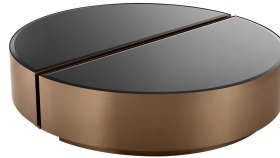

E I C H H O L T Z

SPECIFICATION SHEET

Item no.	113932
Item description	Coffee Table Astra brushed copper finish set of 2
Category	Tables
Type	Coffee tables

ITEM MEASUREMENTS

Dimensions (cm)	120 x 60,5 x H. 29 cm
Dimensions (inch)	47.24" x 23.82" x 11.42" H
Glass thickness (mm)	12
Glass thickness (inch)	0,472

SPECIFICATIONS

Material(s)	113932A: Stainless steel 113932B: Glass
Finish(es)/colour(s)	Brushed copper finish black bevelled glass
Suitable for	Indoor use/dry locations only
Assembly	No assembly required

PACKAGE INFORMATION (MTR/KG)

113932A - Coffee Table Astra brushed copper finish S/2-Tables - 1pc(s)

Package measurements	1,23 x 1,23 x 0,31
Volume	0,4690
Gross weight (kg)	47,80

113932B - Coffee Table Astra brushed copper finish-Glass S/2 - 1pc(s)