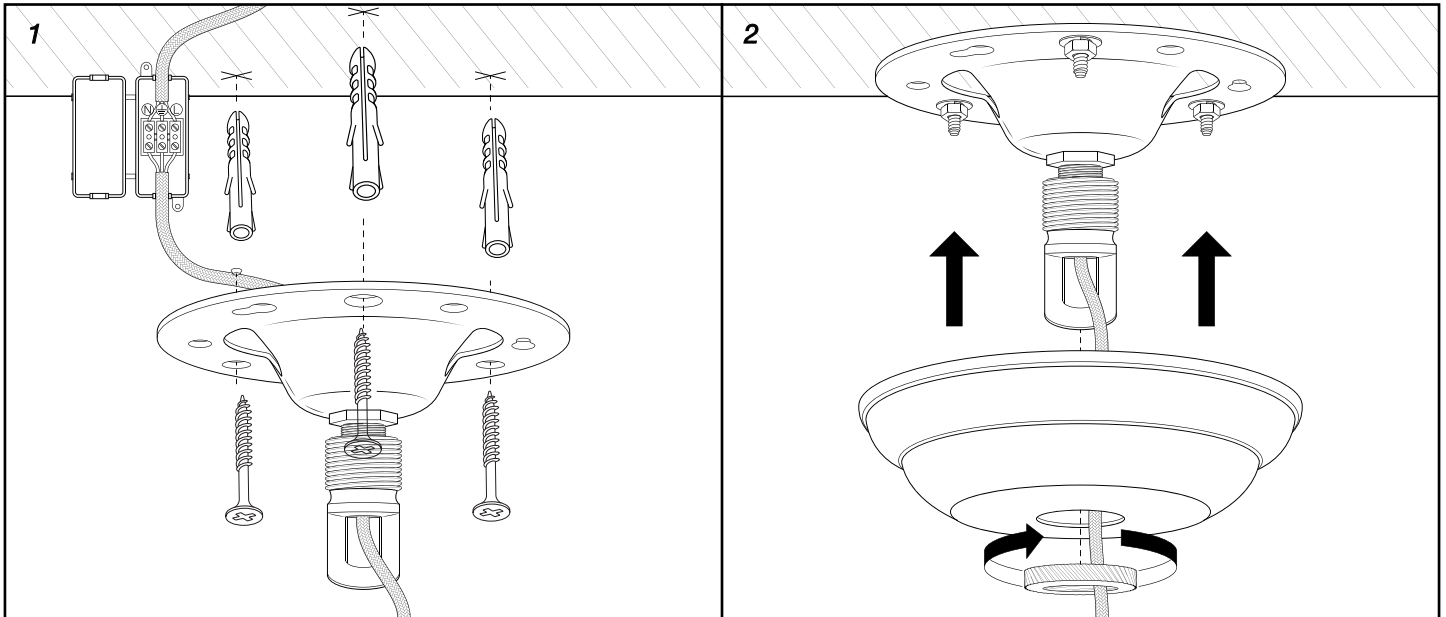

E I C H H O L T Z

113899 CHANDELIER VERBIER S

ASSEMBLY INSTRUCTION

This product is for indoor use only. Outdoor use could result in shock, fire or serious bodily injury or death. All wiring must be done in accordance with national and local electric codes. It is strongly recommended that you use a qualified electrician.

Turn-off the electricity supply at the main circuit panel before installing. Do not connect the electricity supply until your lamp is fully assembled and installed.

Fix the ceiling bracket to the ceiling by using mounting plugs and screws suitable to your ceiling type and take into account the weight of your luminaire.

Connect the 3 power wires according to their colours. Brown is the live wire, blue is the neutral wire, the green yellow wire is the earthwire.

CARE INSTRUCTION

Wipe clean with soft, dry cloth.

Always avoid the use of harsh chemicals or abrasive cleaners as they may cause damage to the fixture's finish.