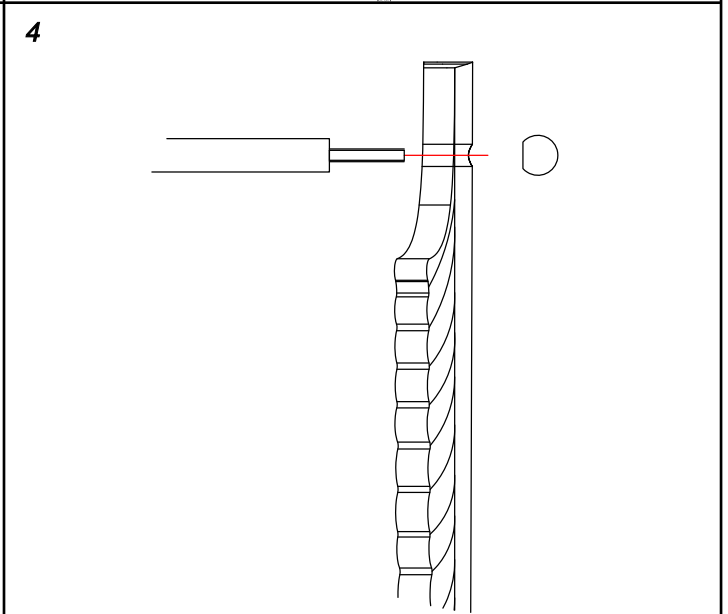

E I C H H O L T Z

113899 CHANDELIER VERBIER S

ASSEMBLY INSTRUCTION

This product is for indoor use only. Outdoor use could result in shock, fire or serious bodily injury or death. All wiring must be done in accordance with national and local electric codes. It is strongly recommended that you use a qualified electrician.

Turn-off the electricity supply at the main circuit panel before installing. Do not connect the electricity supply until your lamp is fully assembled and installed.

Fix the ceiling bracket to the ceiling by using mounting plugs and screws suitable to your ceiling type and take into account the weight of your luminaire.