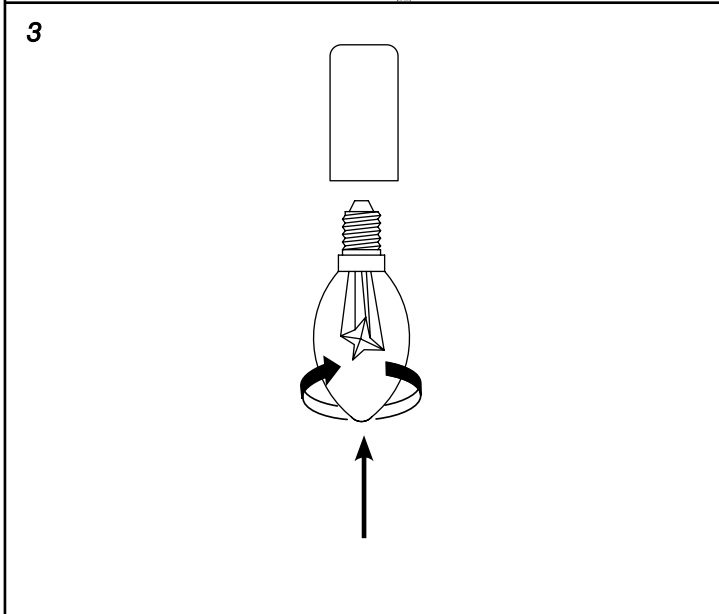

E I C H H O L T Z

113899 CHANDELIER VERBIER S

ASSEMBLY INSTRUCTION

This product is for indoor use only. Outdoor use could result in shock, fire or serious bodily injury or death. All wiring must be done in accordance with national and local electric codes. It is strongly recommended that you use a qualified electrician.

Turn-off the electricity supply at the main circuit panel before installing. Do not connect the electricity supply until your lamp is fully assembled and installed.

Fix the ceiling bracket to the ceiling by using mounting plugs and screws suitable to your ceiling type and take into account the weight of your luminaire.