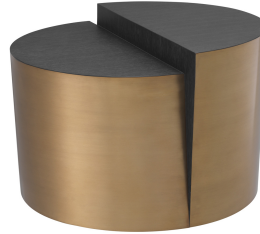

## SPECIFICATION SHEET

<b>Item no.</b>	113892
<b>Item description</b>	Side Table Riviera charcoal grey oak veneer br bra
<b>Category</b>	Tables
<b>Type</b>	Side tables

### ITEM MEASUREMENTS

<b>Dimensions (cm)</b>	ø 60 x 65,5 x 59,5 x H. 42,5 cm
<b>Dimensions (inch)</b>	23.62" dia x 25.79" x 23.43" x 16.73" H
<b>Net weight (kg)</b>	20

### SPECIFICATIONS

<b>Material(s)</b>	Plywood   MDF   Oak veneer   Maple veneer   Stainless steel
<b>Scientific wood name</b>	Paraserianthes Falcataria   Hevea Brasiliensis   Quercus Alba   Acer Saccharum
<b>Finish(es)/colour(s)</b>	Charcoal grey oak veneer   brushed brass finish
<b>Suitable for</b>	Indoor use/dry locations only
<b>Stainless steel grade</b>	SAE 201
<b>Assembly</b>	No assembly required