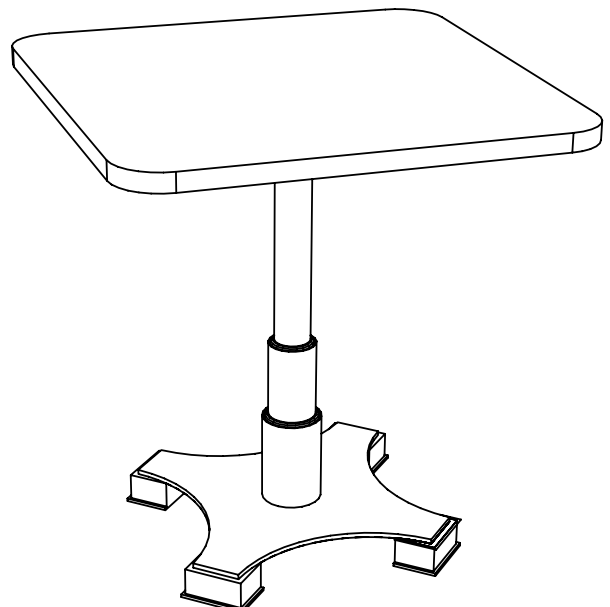

E I C H H O L T Z

113638 DINING TABLE MERCIER SQUARE

ASSEMBLY INSTRUCTION

**PARTS**

8x

A

8x

B

1

2

3

**FINAL**

1: Put the table top on a carpeted floor.  
2: Fix the table top to the base with the four screws and the rings using the allen key.

Do not use power tools!

**CARE INSTRUCTION**

Wipe clean with soft, dry cloth.  
Always avoid the use of harsh chemicals or abrasive cleaners  
as they may cause damage to the fixture's finish.