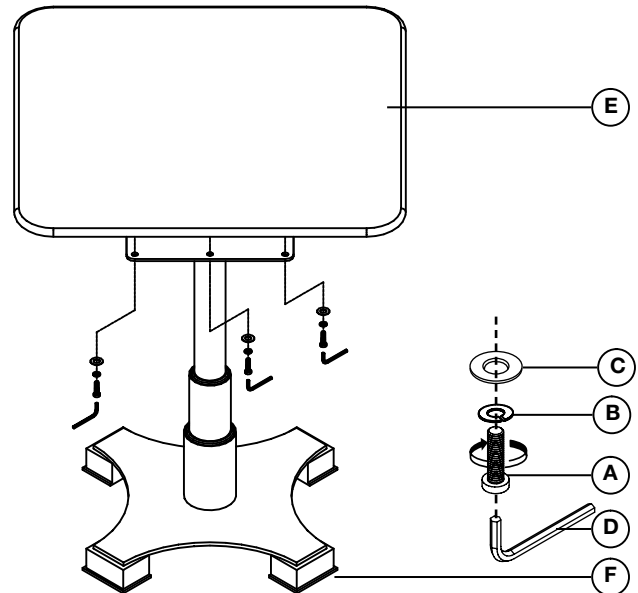

E I C H H O L T Z

113638 DINING TABLE MERCIER SQUARE

ASSEMBLY INSTRUCTION

**PARTS**

8x

A

8x

B

1

2

3

**FINAL**

1: Put the table top on a carpeted floor.  
2: Fix the table top to the base with the four screws and the rings using the allen key.

Do not use power tools!

**CARE INSTRUCTION**

Wipe clean with soft, dry cloth.  
Always avoid the use of harsh chemicals or abrasive cleaners  
as they may cause damage to the fixture's finish.