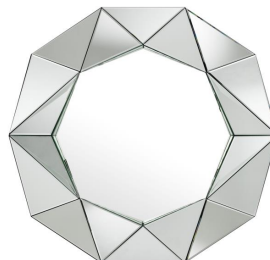

E I C H H O L T Z

## SPECIFICATION SHEET

<b>Item no.</b>	113475
<b>Item description</b>	Mirror Del Ray clear mirror glass
<b>Category</b>	Mirrors
<b>Type</b>	Wall mirrors

### ITEM MEASUREMENTS

<b>Dimensions (cm)</b>	105 x H. 100 x D. 10 cm
<b>Dimensions (inch)</b>	41.34" x 39.37" H x 3.94" D
<b>Glass thickness (mm)</b>	4
<b>Glass thickness (inch)</b>	0,157
<b>Mirror dimensions (cm)</b>	68 x H. 68 cm
<b>Mirror dimensions (inch)</b>	26.77" x 26.77" H
<b>Net weight (kg)</b>	22

### SPECIFICATIONS

<b>Material(s)</b>	Mirror glass   MDF
<b>Finish(es)/colour(s)</b>	Mirror glass
<b>Suitable for</b>	Indoor use/dry locations only
<b>Mirror hanging system</b>	French cleat, horizontal