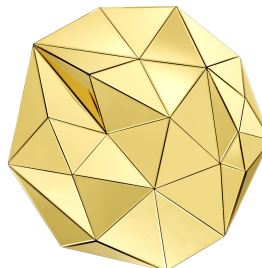

E I C H H O L T Z

SPECIFICATION SHEET

Item no.	113434
Item description	Mirror Topanga gold mirror glass ø 100 cm
Category	Mirrors
Type	Wall mirrors
Country of origin	China

ITEM MEASUREMENTS

Dimensions (cm)	100 x 100 x D. 13 cm
Dimensions (inch)	39.37" x 39.37" x 5.12" D
Glass thickness (mm)	4
Glass thickness (inch)	0,157
Net weight (kg)	23

SPECIFICATIONS

Material(s)	Mirror glass MDF
Finish(es)/colour(s)	Gold mirror glass
Suitable for	Indoor use/dry locations only
Mirror hanging system	French cleat, horizontal & vertical

PACKAGE INFORMATION (MTR/KG)