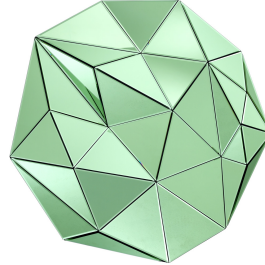

E I C H H O L T Z

## SPECIFICATION SHEET

<b>Item no.</b>	113433
<b>Item description</b>	Mirror Topanga green mirror glass ø 100 cm
<b>Category</b>	Mirrors
<b>Type</b>	Wall mirrors
<b>Country of origin</b>	China

### SPECIFICATIONS

<b>Material(s)</b>	Mirror glass   MDF
<b>Finish(es)/colour(s)</b>	Green mirror glass
<b>Suitable for</b>	Indoor use/dry locations only
<b>Mirror hanging system</b>	French cleat, horizontal & vertical