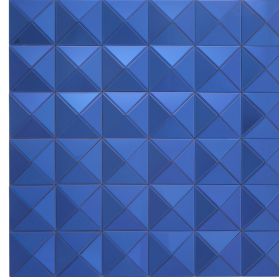

E I C H H O L T Z

SPECIFICATION SHEET

Item no.	113431
Item description	Mirror Savoia blue mirror glass 110 x 110 cm
Category	Mirrors
Type	Wall mirrors
Country of origin	China

ITEM MEASUREMENTS

Dimensions (cm)	110 x H. 110 x D. 4 cm
Dimensions (inch)	43.31" x 43.31" H x 1.57" D
Glass thickness (mm)	4
Glass thickness (inch)	0,157
Net weight (kg)	32

SPECIFICATIONS

Material(s)	Mirror glass MDF
Finish(es)/colour(s)	Blue mirror glass
Suitable for	Indoor use/dry locations only
Mirror hanging system	French cleat, horizontal

PACKAGE INFORMATION (MTR/KG)

Package measurements	1,19 x 1,19 x 0,13
Volume	0,1841
Gross weight (kg)	35,00