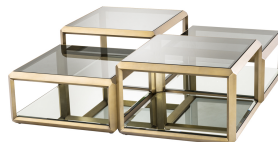

## SPECIFICATION SHEET

<b>Item no.</b>	113336
<b>Item description</b>	Coffee Table Callum brushed brass finish set of 4
<b>Category</b>	Tables
<b>Type</b>	Coffee tables

### ITEM MEASUREMENTS

<b>Dimensions (cm)</b>	75 x 75 x H. 48 cm   75 x 75 x H. 36 cm
<b>Dimensions (inch)</b>	29.53" x 29.53" x 18.9" H   29.53" x 29.53" x 14.17" H
<b>Net weight (kg)</b>	132

### SPECIFICATIONS

<b>Material(s)</b>	113336A: Stainless steel   MDF   Mirror glass 113336B: Stainless steel   MDF   Mirror glass 113336C: Glass
<b>Suitable for</b>	Indoor use/dry locations only
<b>Assembly</b>	This product requires assembly