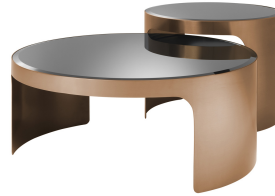

## SPECIFICATION SHEET

Item no.	113299
Item description	Coffee Table Piemonte brush copper finish set of 2
Category	Tables
Type	Coffee tables

### ITEM MEASUREMENTS

Dimensions (cm)	∅ 90 x H. 38 cm   ∅ 60 x H. 46,5 cm
Dimensions (inch)	35.43" dia x 14.96" H   23.62" dia x 18.31" H
Net weight (kg)	55

### SPECIFICATIONS

Material(s)	113299A: Stainless steel 113299B: Stainless steel 113299C: Glass 113299D: Glass
Suitable for	Indoor use/dry locations only
Stainless steel grade	SAE 201

#### **113299A - Coffee Table Piemonte brush copper finish L-Table - 1pc(s)**

Package measurements	0,92 x 0,92 x 0,4
Volume	0,3386
Gross weight (kg)	21,20