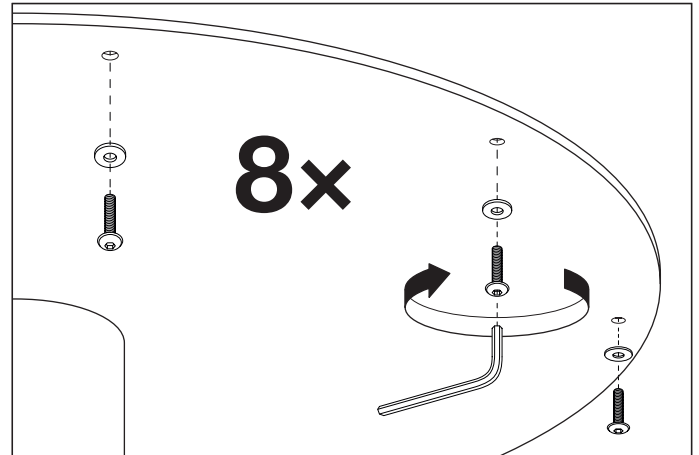

Item type
Dining table

Item name
Melchior

Item no
113280

Attention! Place the item on a soft material on the floor before starting with the assembly, to prevent the item from being damaged.

Care instructions:

1. Carefully place the table top on the metal frame and align the holes of the frame with the holes in the table top.

2. Fix the table top onto the metal frame by securing the screws with an allen key.