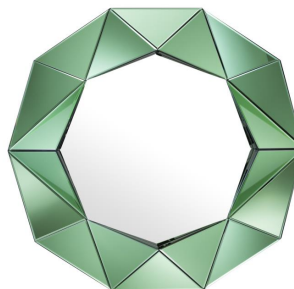

E I C H H O L T Z

SPECIFICATION SHEET

Item no.	113275
Item description	Mirror Del Ray green mirror glass
Category	Mirrors
Type	Wall mirrors

ITEM MEASUREMENTS

Dimensions (cm)	105 x H. 100 x D. 10 cm
Dimensions (inch)	41.34" x 39.37" H x 3.94" D
Glass thickness (mm)	4
Glass thickness (inch)	0,157
Mirror dimensions (cm)	68 x H. 68 cm
Mirror dimensions (inch)	26.77" x 26.77" H
Net weight (kg)	23

SPECIFICATIONS

Material(s)	Mirror glass MDF
Finish(es)/colour(s)	Green mirror glass
Suitable for	Indoor use/dry locations only
Mirror hanging system	French cleat, horizontal

PACKAGE INFORMATION (MTR/KG)