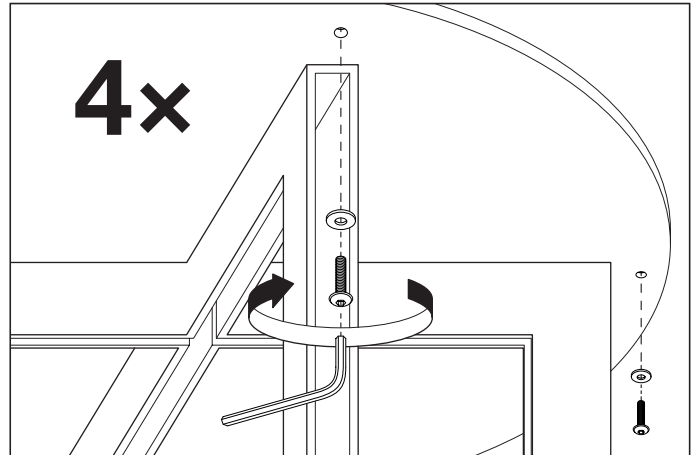

Item type
Dining table

Item name
Melchior

Item no
113271

Attention! Place the item on a soft material on the floor before starting with the assembly, to prevent the item from being damaged.

Care instructions:

1. Carefully place the table top on the metal frame and align the holes of the frame with the holes in the table top.

2. Fix the table top onto the metal frame by securing the screws with an allen key.