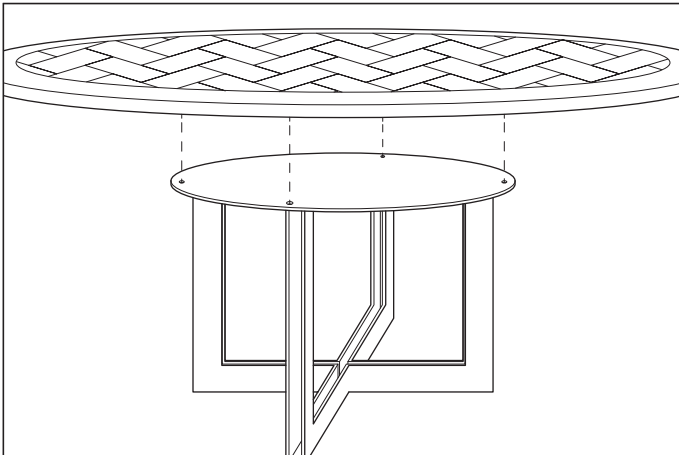

Item type
Dining table

Item name
Melchior

Item no
113271

Attention! Place the item on a soft material on the floor before starting with the assembly, to prevent the item from being damaged.

Care instructions:

1. Carefully place the table top on the metal frame and align the holes of the frame with the holes in the table top.

2. Fix the table top onto the metal frame by securing the screws with an allen key.