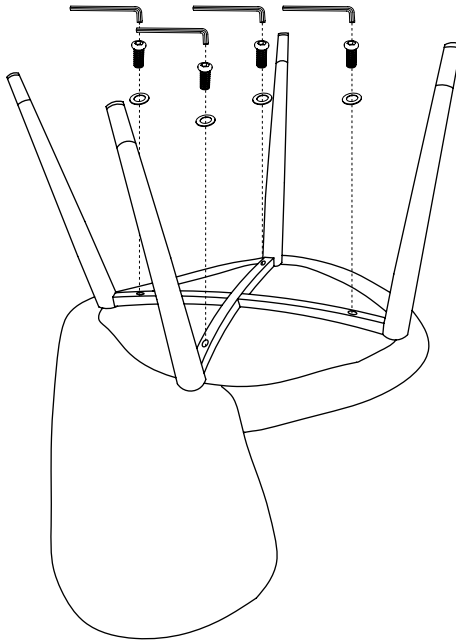

E I C H H O L T Z

113121 DINING CHAIR VOLANTE

ASSEMBLY INSTRUCTION

**PARTS**

4x

(A)

4x

(B)

1x

(C)

**1**

**2**