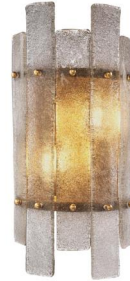

E I C H H O L T Z

SPECIFICATION SHEET

Item no.	112655UL
Item description	Wall Lamp Caprera antique brass finish UL
Category	Lighting
Type	Wall lamps

ITEM MEASUREMENTS

Dimensions (cm)	19 x H. 40 x D. 10 cm
Dimensions (inch)	7.48" x 15.75" H x 3.94" D
Wire length (cm)	20
Wire length (inch)	7,87
Wall/ceiling plate dimensions (cm)	22 x 12 cm
Wall/ceiling plate dimensions (inch)	8.66" x 4.72"
Net weight (kg)	2

Dimensions are indicated as follows: **A = width | B = depth | C = height**

SPECIFICATIONS

Material(s)	Brass Iron Glass
Finish(es)/colour(s)	Antique brass finish hand blown glass
Suitable for	Indoor use/dry locations only
Lamp holder type qty	E12 2
Dimmer	Dimmable, dimmer not included
Wire type	2 core + earth wire (0,75mm ²)
Grounding option	Yes
Light source	Not included
Max. wattage	40 watt
Voltage	110 Volt