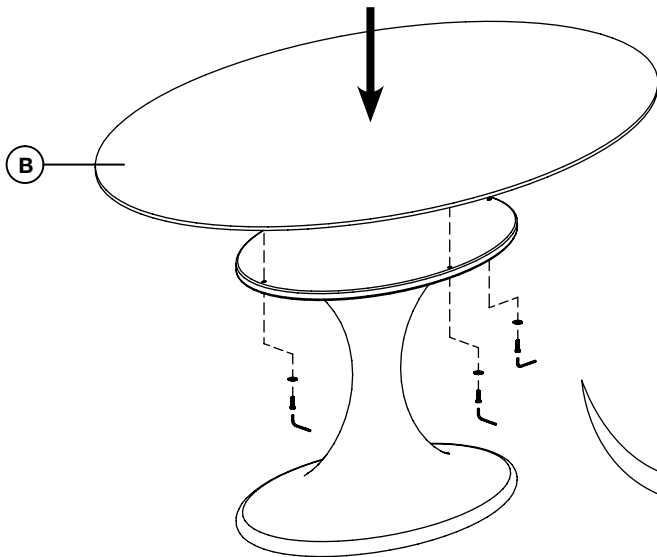

E I C H H O L T Z

112550 DINING TABLE SOLO

ASSEMBLY INSTRUCTION

PARTS

1x

(A)

1x

(B)

1x

(C)

4x

(D)

4x

(E)

1

FINAL