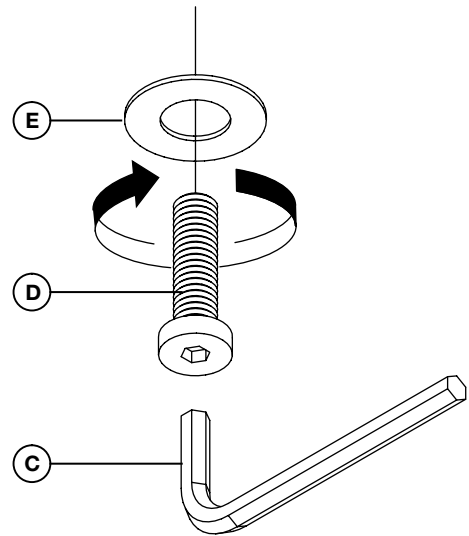

E I C H H O L T Z

112550 DINING TABLE SOLO

ASSEMBLY INSTRUCTION

PARTS

1x

(A)

1x

(B)

1x

(C)

4x

(D)

4x

(E)

1

FINAL